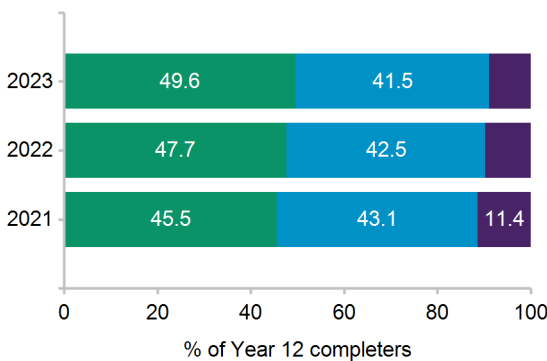

Post-school destinations

In 2023, 91.1% of Year 12 completers from Ormeau Woods State High School were engaged in education, training or employment in the year after they completed school.

Of the 123 respondents, 49.6% continued in education and training. The most common study destination was bachelor degree.

A further 41.5% transitioned directly into paid employment only.

All Year 12 completers were assigned to a *main destination*. Respondents who were both studying and working are reported as being in education or training, including apprentices and trainees.

Engagement over time